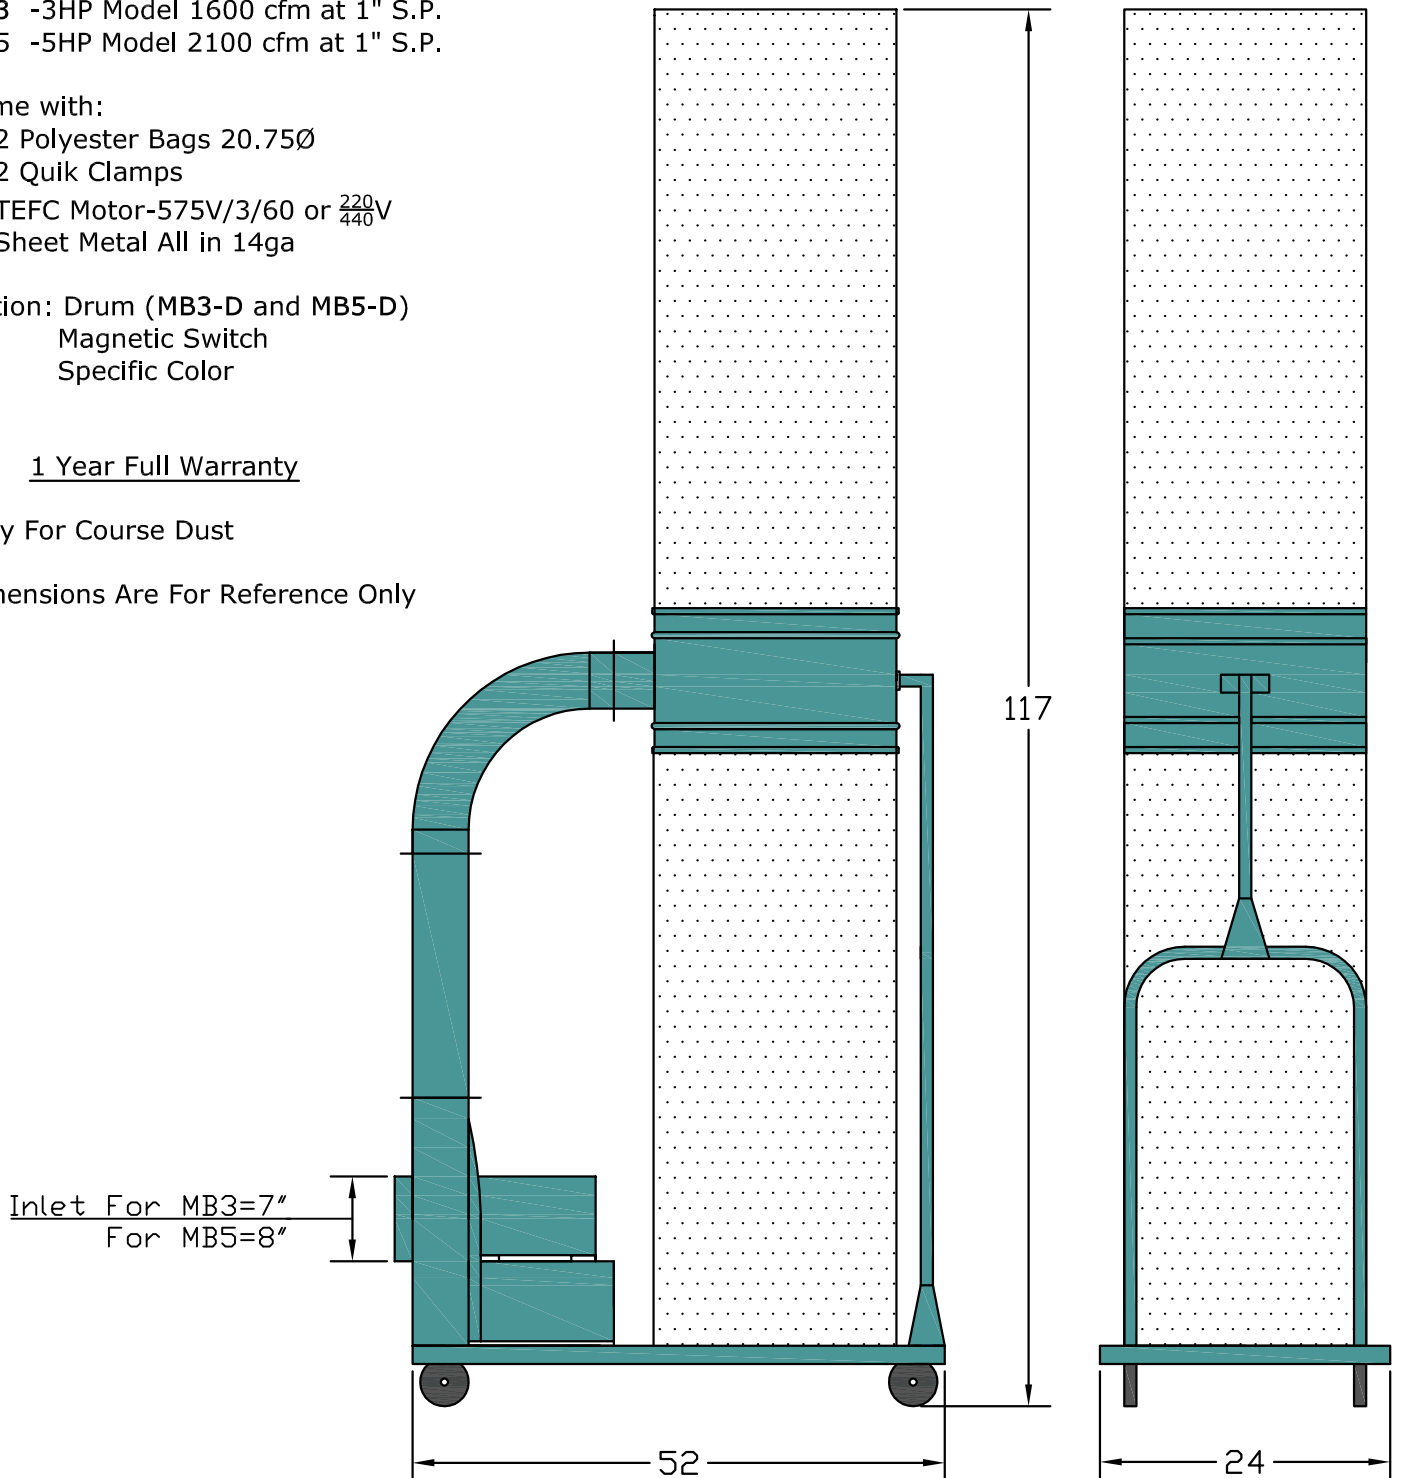

Come with:

- 2 Polyester Bags 20.75Ø
- 2 Quik Clamps
- TEFC Motor-575V/3/60 or $\frac{220}{440}$ V
- Sheet Metal All in 14ga

Option: Drum (MB3-D and MB5-D)
Magnetic Switch
Specific Color

1 Year Full Warranty

Only For Course Dust

Dimensions Are For Reference Only

MB3-6 MB5-6

Industrial Small Collector

Inside Use Only

MB3-6 3HP Model 1600 cfm at 1"S.P.

MB5-6 5HP Model 2100 cfm at 1"S.P.

Come with:

6 Polyester Bags on Top

1 Polyester Bag on Bottom

2 Quick Clamps

TEFC Motor, 575V/3/60 or $\frac{220}{440}V$

Sheet Metal All in 14ga min.

Filter Area=62 SQ.Feet

Options: Drum (MB3-6-D and MB5-6-D)

Specific Color

Magnetic Switch

1 Year Full Warranty

For Mixed Dust

Dimensions Are For Reference Only

6 Bags Snap On Tube Sheet

Inlet For MB3-6=7"

For MB5-6=8"